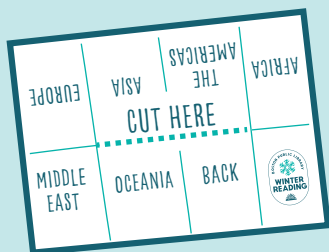

Read the World

Boston Public Library Winter Reading Challenge

This winter, the Boston Public Library is challenging you to read a book by an author from each of six geographic regions: Africa, the Americas, Asia, Europe, the Middle East, and Oceania. Start reading on January 1, and make sure to visit your local BPL branch to mark all the locations you've read on their map. If you did not receive your limited edition Winter Reading Challenge enamel pin while signing up, you can do so at any BPL location until February 28.

Visit www.bpl.org/winter to find suggestions for books and sign up for our newsletter. Contact winter@bpl.org with any questions about the Winter Reading Challenge.

HOW TO MAKE YOUR READING LOG

1 FLIP THIS PAGE OVER, FOLD IN HALF LENGTHWISE

2 FOLD IN HALF WIDTHWISE, FOLD BOTH EDGES TO THE MIDDLE

3

FOLD IN HALF WIDTHWISE. CUT A SLIT SPANNING THE CENTER TWO PANELS

4

FOLD THE PAPER LENGTHWISE, PRESS OUT THE CENTER CUT SO THAT IT LOOKS LIKE A PLUS SIGN, AND FOLD UP THE BOOKLET SO THE COVER IS ON THE FRONT

TOP VIEW

THERE YOU HAVE IT!
START READING!

AUTHOR

TITLE

EUROPE

AUTHOR

TITLE

ASIA